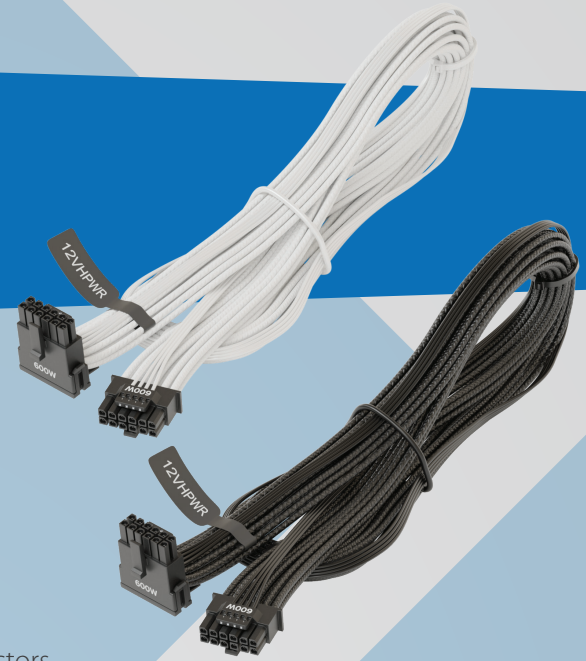

Seasonic 90° 12VHPWR ATX 3.0 Cable

SPECIAL FEATURES

- ❖ 90° 12VHPWR connector (GPU side) to 12VHPWR connector (PSU side)
- ❖ Maximum 600 W rated power
- ❖ 16 AWG (American Wire Gauge) size
- ❖ HCS (High-Current System) terminals with 94V-0 plastic material
- ❖ Power supply requirement 650 W and above*
- ❖ Designed for a lifetime of 30 mating cycles, a normal standard for connectors
- ❖ Compatible series (650 W and higher): FOCUS GX ATX 3.0 | VERTEX GX and PX | PRIME PX and TX ATX 3.0
- ❖ Non-compatible series: Any power supplies ATX 2.xx without 12VHPWR connector

SPECIFICATIONS

Connectors	1x 12VHPWR to 1x 90° 12VHPWR - High-current terminal connectors
Gauge	16 AWG
Length	750 mm
Warranty	2 Years
Color	Black and white

2 YEARS WARRANTY

RECOMMENDED INSTALLATION OF THE 12VHPWR CABLE

- ❖ All connectors must be **INSERTED, CLICK-LOCKED** and **SEATED** properly.
- ❖ **DO NOT** bend the cable in any direction once it is plugged into place.
- ❖ **DO NOT** bend or apply force to the cable too close to the connector.