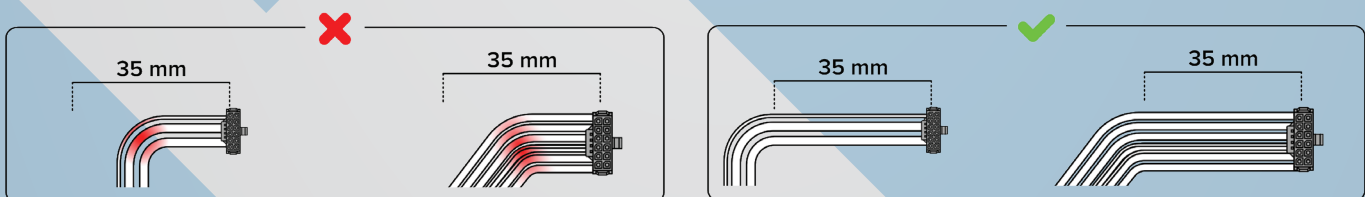

Seasonic 90° 12VHPWR ATX 3.0 Cable

SPECIAL FEATURES

- ❖ 90° 12VHPWR connector (GPU side) to 12VHPWR connector (PSU side)
- ❖ Maximum 600 W rated power
- ❖ 16 AWG (American Wire Gauge) size
- ❖ HCS (High-Current System) terminals with 94V-0 plastic material
- ❖ Power supply requirement 650 W and above*
- ❖ Designed for a lifetime of 30 mating cycles, a normal standard for connectors
- ❖ Compatible series (650 W and higher): FOCUS GX ATX 3.0 | VERTEX GX and PX | PRIME PX and TX ATX 3.0
- ❖ Non-compatible series: Any power supplies ATX 2.xx without 12VHPWR connector

SPECIFICATIONS

Connectors	1x 12VHPWR to 1x 90° 12VHPWR - High-current terminal connectors
Gauge	16 AWG
Length	750 mm
Warranty	2 Years
Color	Black and white

2 YEARS WARRANTY

RECOMMENDED INSTALLATION OF THE 12VHPWR CABLE

- ❖ All connectors must be **INSERTED, CLICK-LOCKED** and **SEATED** properly.
- ❖ **DO NOT** bend the cable in any direction once it is plugged into place.
- ❖ **DO NOT** bend or apply force to the cable too close to the connector.