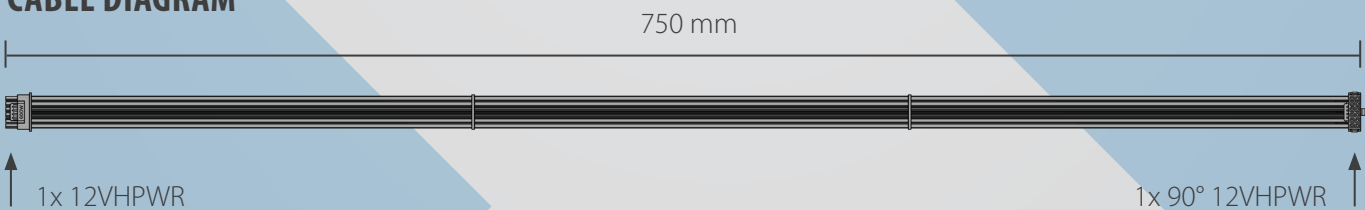

CABLE DIAGRAM

*Please follow the recommendations of your VGA card manufacturer on the power requirement. Specifications may change without prior notice.

Headquarters sales@seasonic.com
USA ssa.sales@seasonic.com
Europe sse.sales@seasonic.com

www.seasonic.com